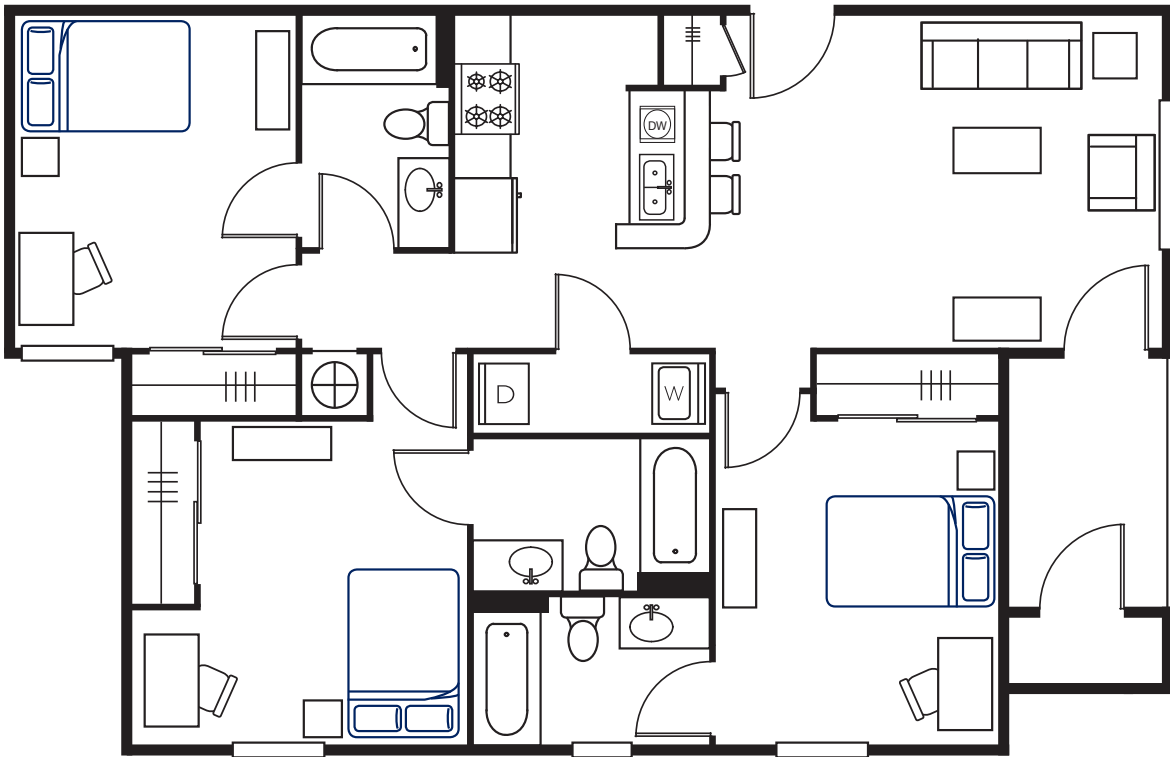

3 BEDROOM
3 BATHROOM
FLOORPLAN A

west-20.com

3527 SW 20th Avenue • Gainesville | 352.415.4900

3 BEDROOM
3 BATHROOM
FLOORPLAN B

west-20.com

3527 SW 20th Avenue • Gainesville | 352.415.4900