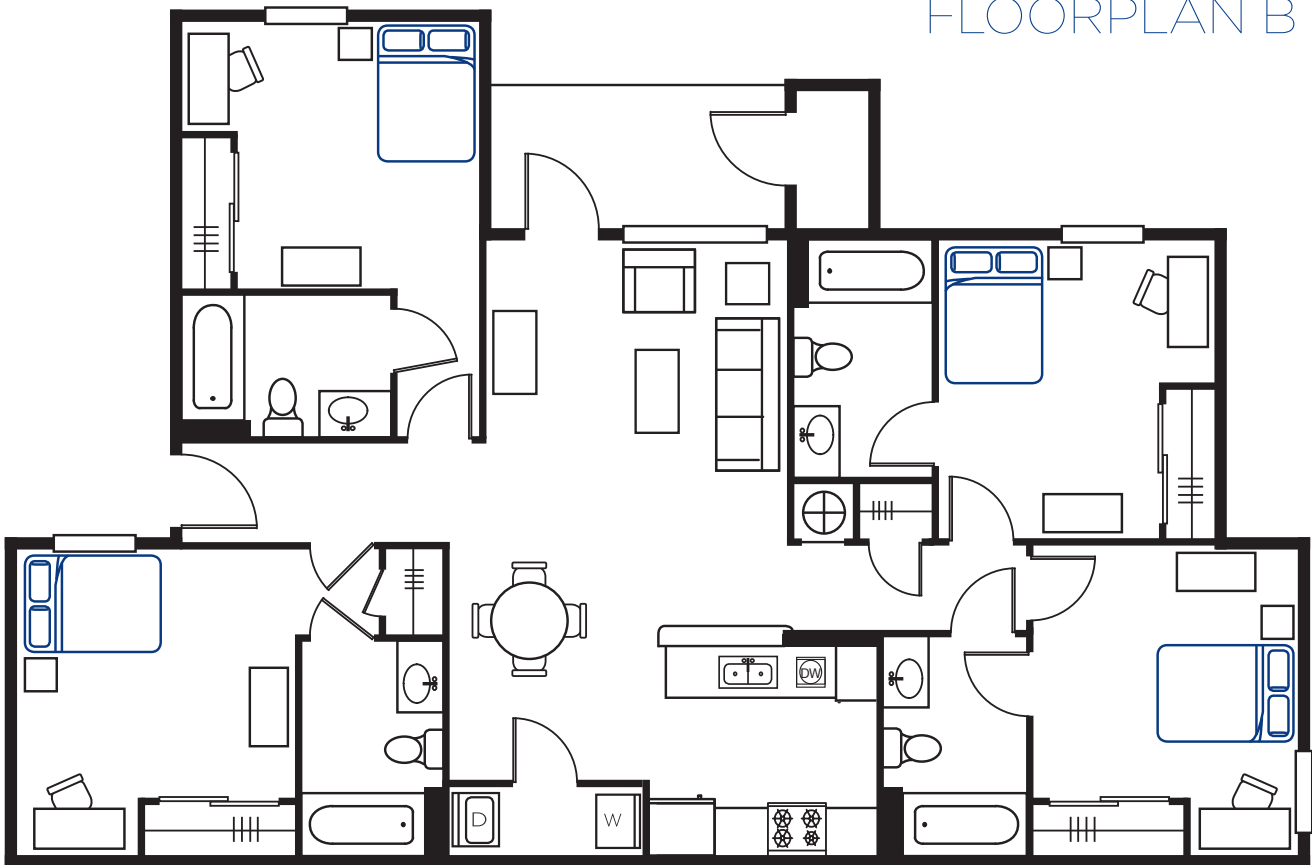

**4 BEDROOM  
4 BATHROOM**

FLOORPLAN A

**west-20.com**

3527 SW 20th Avenue • Gainesville | **352.415.4900**

**4 BEDROOM  
4 BATHROOM**

FLOORPLAN B

**west-20.com**

3527 SW 20th Avenue • Gainesville | 352.415.4900