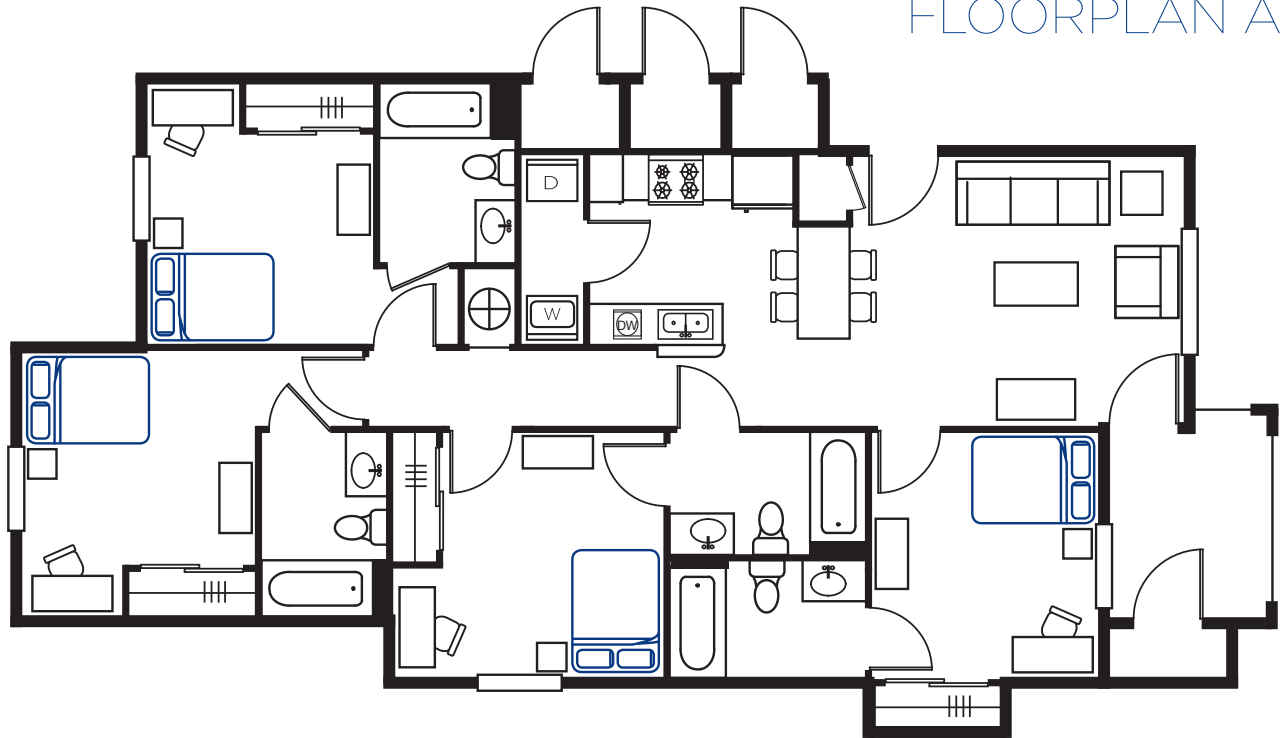

**4 BEDROOM  
4 BATHROOM**

FLOORPLAN A

**west-20.com**

3527 SW 20th Avenue • Gainesville | **352.415.4900**

**4 BEDROOM  
4 BATHROOM**

FLOORPLAN B

**west-20.com**

3527 SW 20th Avenue • Gainesville | 352.415.4900